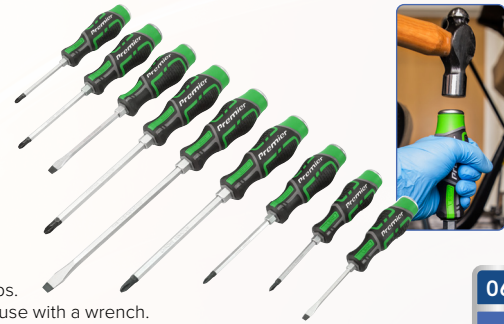

Premier

LIFETIME GUARANTEE*

066 AK9105
7,656 kr
með VSK

4pc Heavy-Duty Angled Pry Bar Set with Hammer Cap

ALWAYS WEAR SAFETY GOGGLES WHEN USING PUNCHES AND CHISELS

HEAVY DUTY

- Manufactured from hardened and tempered Chrome Vanadium steel with a phosphate finish for resistance to corrosion.
- Fitted with comfortable soft grip handles and hammer cap.
- Contents: 200, 300, 460, 610mm.

Siegen

LIFETIME GUARANTEE*

066 S01138
3,815 kr
með VSK

9pc Hammer-Thru Screwdriver Set

- High quality Chrome Vanadium steel satin finished shafts with shot blasted and magnetized tips.
- Features hexagonal bolster for use with a wrench.
- Contoured, textured soft-grip handles with hammer caps.
- Contents: Slotted; 5 x 100, 6 x 150, 8 x 175mm, Phillips; #1 x 75, #2 x 100, #3 x 150mm, Pozzi; #1 x 75, #2 x 100, #3 x 150mm.