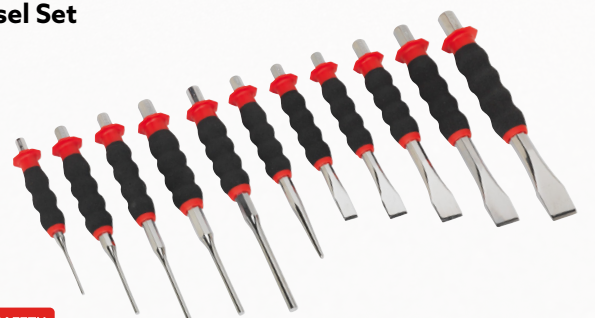

066 AK5818M
10,689 kr
með VSK

3pc High Leverage Pliers Set

Premier

LIFETIME GUARANTEE

- Manufactured from hardened and tempered drop-forged Chrome Vanadium steel.
- Finely ground polished heads.
- Serrated jaws and precision ground cutting edges, induction-hardened 55-65 HRC for cutting hard and soft wires.
- Unique teeth and jaw design on water pump pliers increases torque and grips round, flat, square and hex profiles.
- Dual material comfort grip handles and black oxide finish for corrosion resistance.
- Contents: 190mm Heavy-Duty Side Cutters, 200mm Combination Pliers, 250mm Water Pump Pliers.

066 AK8377
4,579 kr
með VSK

11pc Sheathed Punch & Chisel Set

Premier

MIRROR FINISH

MM

ALWAYS WEAR SAFETY GOGGLES WHEN USING PUNCHES AND CHISELS

- Hardened and tempered Chrome Molybdenum steel punches and chisels.
- Contoured foam grips for improved comfort and control.
- Contents: Pin Punches; Ø3, 4, 5, 6, 8mm, Chisels; 12, 16, 19, 22, 24mm, Centre Punch; 4mm.
- Supplied in storage tray.

066 AK8381
3,706 kr
með VSK

Locking Pocket Knife Twin-Blade

Premier

LIFETIME GUARANTEE*

Quick Change Blade

- Manufactured from high quality stainless steel.
- Features both utility and fine edge blades.
- Push-button locking mechanism secures blades in both open and closed position.
- Closed/Open Length: 110/180mm.