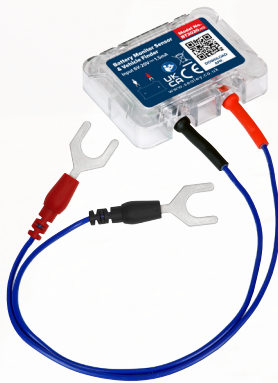

066 VS0052

8,071 kr
með VSK

Battery Monitor Sensor & Vehicle Finder

- Displays real time battery power, voltage and temperature.
- Wireless connection with dedicated app which supports up to four devices (IOS and Android compatible).
- Guide user back to the vehicle by automatically recording the last parking location.
- Record the route, cost and driving habits of each trip, which can be exported to Excel.
- Automatically monitor the starting and charging system of the vehicle and notify if abnormal.
- Compatible with most batteries including lead sealed, AGM and Gel.
- Store historical data in the device for up to 30 days.