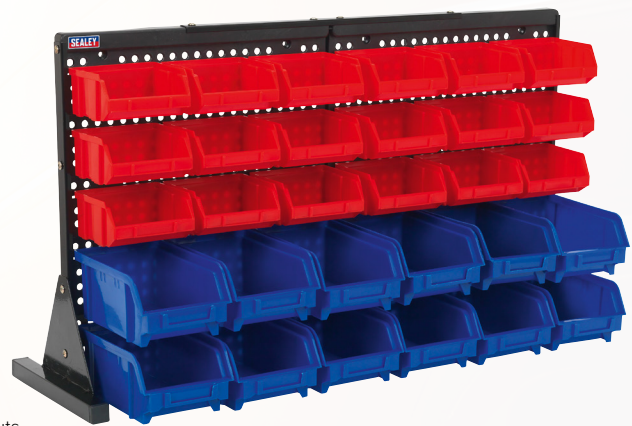

066 9420

11,726 kr
með VSK

30 Bin Bench Mounting Storage System

30 Bins

- Workbench or countertop parts storage system.
- Suitable for storing nuts, bolts, screws or any small components.
- Helps to keep work area tidy and parts to hand.
- 30 Storage bins mounted onto a composite back panel.
- Steel cross bar and side supports for added stability.
- Panel Dimensions (W x D x H): 650 x 380mm.
- Bin Dimensions (W x D x H):
Small Bin (x18); 100 x 95 x 50mm,
Medium Bin (x12); 100 x 165 x 70mm.