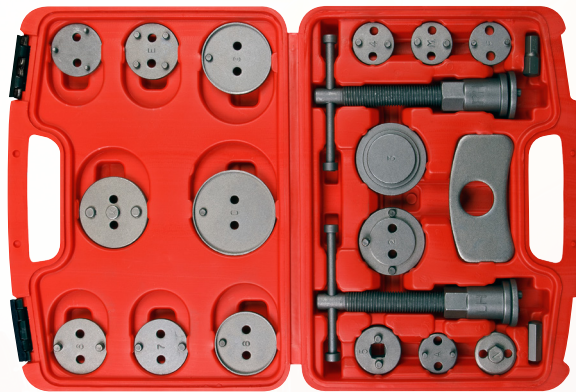

21pc Brake Piston Wind-Back Tool Kit

- Suitable for push-back and wind-back brake pistons.
- Includes left and right-handed thrust bolt assemblies, reaction plate, hex bits and adaptors and includes the 3-pin VAG adaptor.

066 VS0282

6,543 kr
með VSK