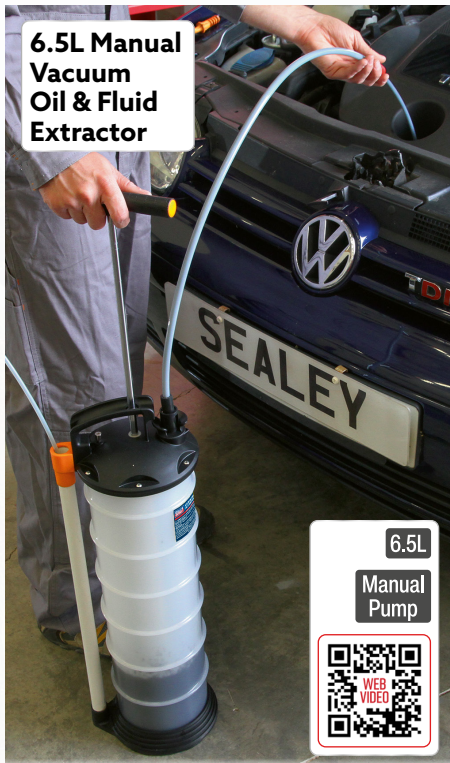

6.5L Manual Vacuum Oil & Fluid Extractor

6.5L

Manual Pump

- Ingenious vacuum device.
- Ideal for other liquids such as water and soluble oil.
- Supplied with Ø5.8 and Ø6.7mm sprung steel lined suction probes and a Ø9.8 x 1m extension tube.
- Probes can be stored in the holder when not in use.
- To remove oil from a car engine, simply push the probe down the dipstick hole and pump the handle on the top of the unit.
- Sets up a permanent fluid transfer while you do something else.
- Internal float valve for automatic cut-off when unit has reached maximum capacity.
- Avoids searching for drain plug keys and getting under the vehicle.
- Ideal for mobile mechanics.
- Unit can be tipped 90° for easier emptying.

066 TP69

11,562 kr
með VSK